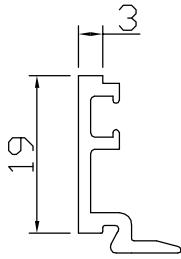

GLASSWALL

PEAK ALUMINIUM SYSTEMS LIMITED

1

PKM 101