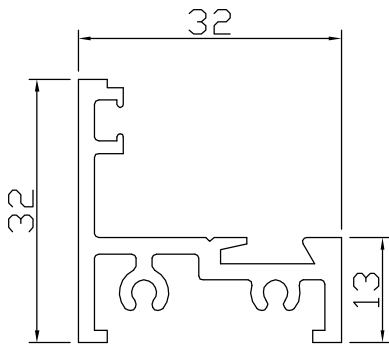

GLASSWALL

PEAK ALUMINIUM SYSTEMS LIMITED

1

PKM 102

3/4 mm GASKET

PKM.GSK.1

5/6 mm GASKET

PKM.GSK.2

PEAK

ALUMINIUM SYSTEMS LIMITED

Coppice House, Unit 2, Burgass Road,
Carlton, Nottingham, NG3 6JP
Tel : 0115 9408400 * Fax : 0115 9408449

E-mail: david@peakaluminium.com

Website: www.peakaluminium.com