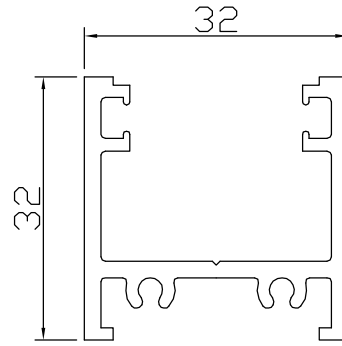

GLASSWALL

PEAK ALUMINIUM SYSTEMS LIMITED

1

PKM 103