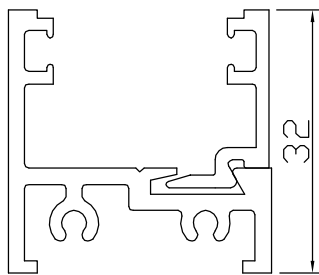

PKM 101 & PKM 102

3/4 mm GASKET

PKM.GSK.1

5/6 mm GASKET

PKM.GSK.2

PEAK

ALUMINIUM SYSTEMS LIMITED

Coppice House, Unit 2, Burgass Road,
Carlton, Nottingham, NG3 6JP
Tel : 0115 9408400 * Fax : 0115 9408449

E-mail: david@peakaluminium.com

Website: www.peakaluminium.com