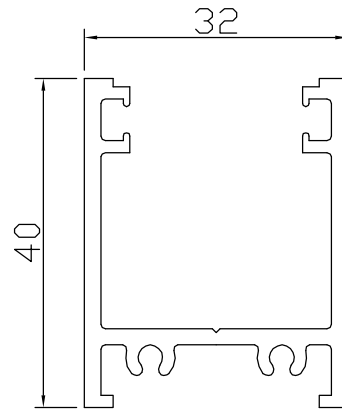

GLASSWALL

PEAK ALUMINIUM SYSTEMS LIMITED

1

PKM 104

3/4 mm GASKET

PKM.GSK.1

5/6 mm GASKET

PKM.GSK.2

PEAK

ALUMINIUM SYSTEMS LIMITED

Coppice House, Unit 2, Burgass Road,
Carlton, Nottingham, NG3 6JP
Tel : 0115 9408400 * Fax : 0115 9408449

E-mail: david@peakaluminium.com

Website: www.peakaluminium.com